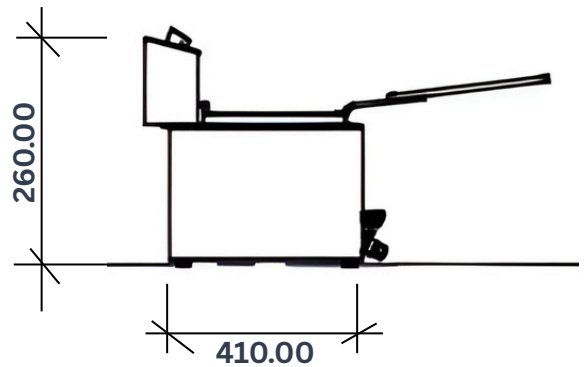

Technical Data:

Dimensions	210 x 410 x 265/420 mm
Tank Capacity	5 litres
Basket Dimensions	155 x 235 x 105 mm
Net Weight	9 kg
Voltage	415 V three phase AC
Power	3.12 kW
Fuses	15 A
Power cable	Supplied without plug

Included Accessories:

- A lid

Optional Accessories:

- A support table

Valentine's
SWISS MADE

Front View

Side View

Top View