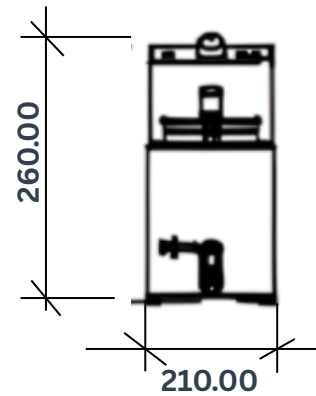

Technical Data:

Dimensions	210 x 410 x 265/420 mm
Tank Capacity	5 litres
Basket Dimensions	155 x 235 x 105 mm
Net Weight	9 kg
Voltage	415 V three phase AC
Power	3.12 kW
Fuses	15 A
Power cable	Supplied without plug

Included Accessories:

- A lid

Optional Accessories:

- A support table

Valentine's
SWISS MADE

Front View

Side View

Top View